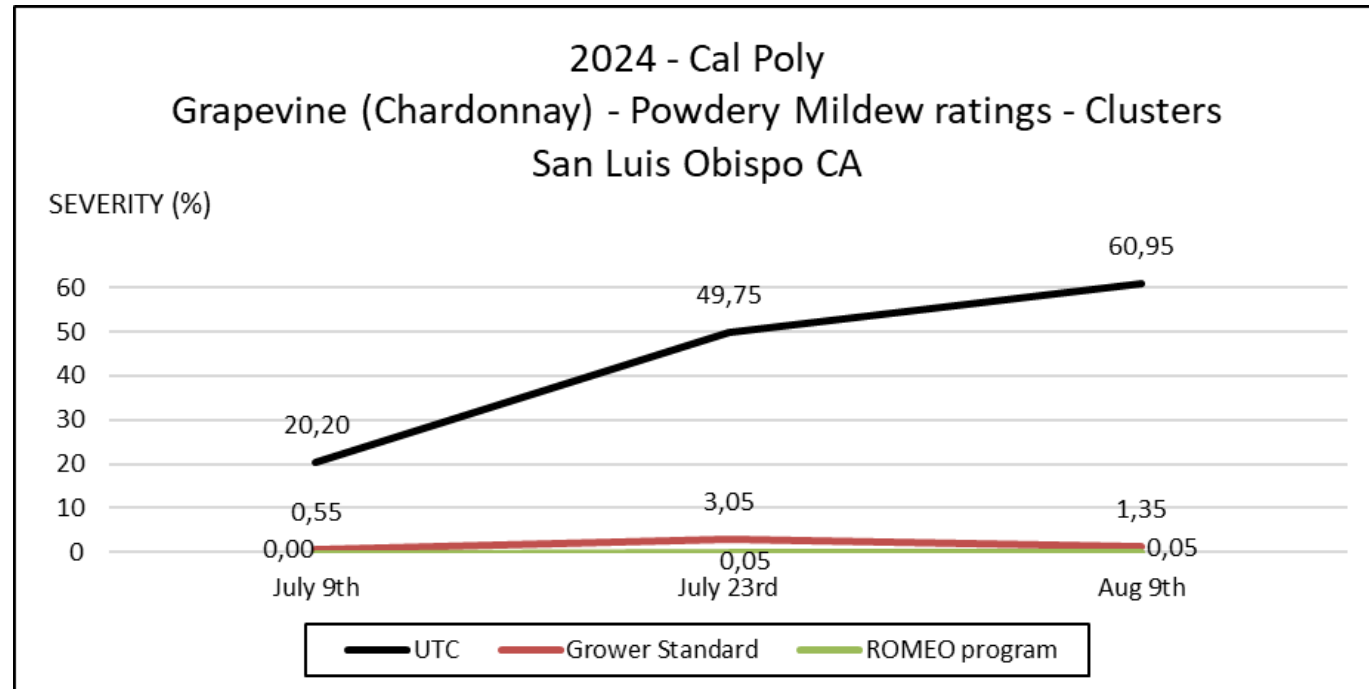

Romeo[®]

**Innovative biofungicide
against foliar fungal diseases**

Treatments	Products	Dose rate
UTC	UTC	-
Grower Standard	Luna Experience (A)	8.6 fl oz/a
	Quintec (B)	6.6 fl oz/a
	Vivando (C)	15.4 fl oz/a
	Elevate (D)	1 lb/a
	Torino (E)	3.4 oz/a
	Miravis Prime (F)	13.4 fl oz/a
ROMEО program	Luna Experience (A)	8.6 fl oz/a
	Quintec (B)	6.6 fl oz/a
	ROMEО (BC)	0.23 lb/a
	Elevate (D)	1 lb/a
	Torino (E)	3.4 oz/a
	Miravis Prime (F)	13.4 fl oz/a

A	B	C	C	E	F
Luna Experience	Quintec	Vivando	Elevate	Torino	Miravis Prime
Luna Experience	Quintec/ ROMEО	ROMEО	Elevate	Torino	Miravis Prime

➔ Romeo program is cheaper by **3.8 \$/a**, grower level

4 replicates
Variety : Chardonnay
2 weeks spray interval

- High disease pressure (97% inc., 60.956% sev.)
- ROMEO program more efficient as the conventional program
- ROMEO can substitute chemical applications

- High disease pressure (97% inc., 60.956% sev.)
- ROME0 program more efficient as the conventional program
- ROME0 can substitute chemical applications