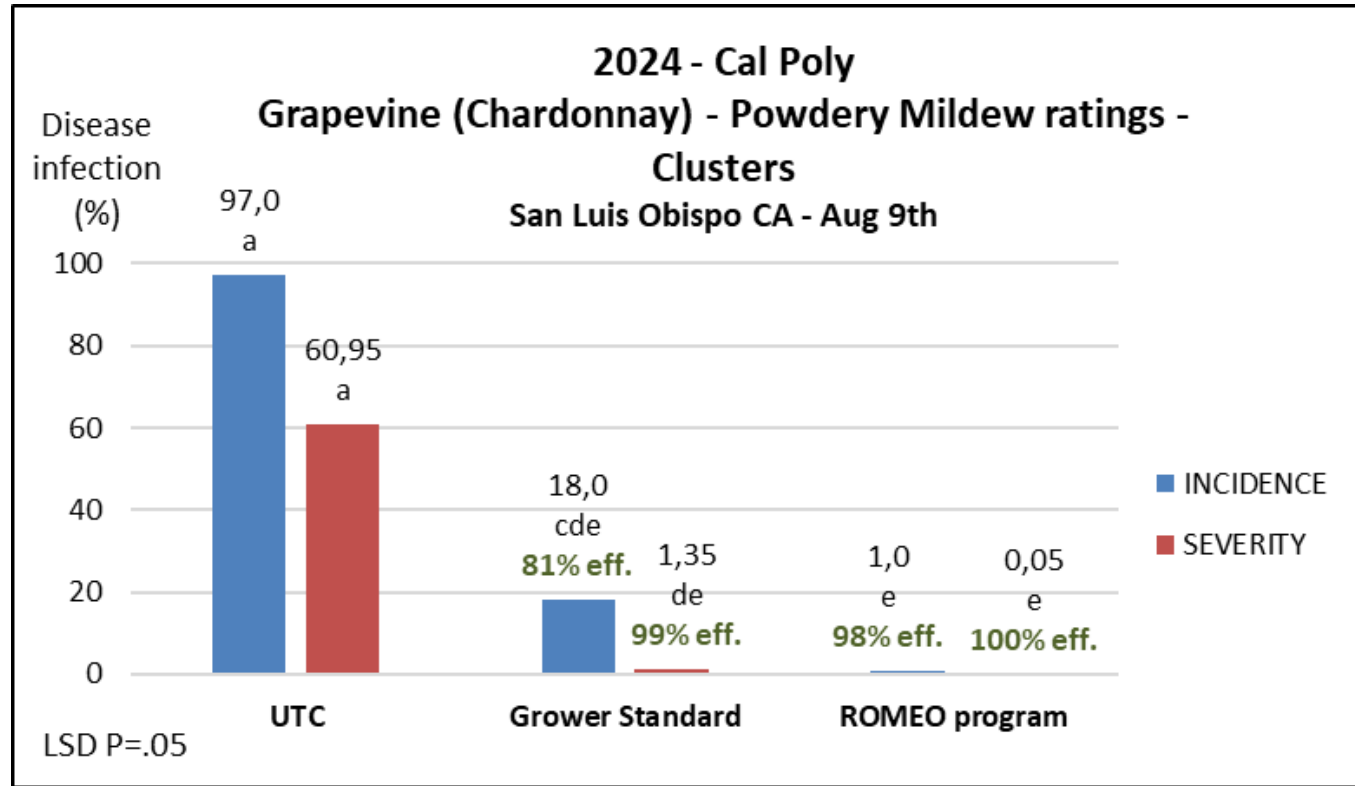

Romeo[®]

**Innovative biofungicide
against foliar fungal diseases**

Treatments	Products	Dose rate
UTC	UTC	-
Grower Standard	Luna Experience (A)	8.6 fl oz/a
	Quintec (B)	6.6 fl oz/a
	Vivando (C)	15.4 fl oz/a
	Elevate (D)	1 lb/a
	Torino (E)	3.4 oz/a
	Miravis Prime (F)	13.4 fl oz/a
ROMEО program	Luna Experience (A)	8.6 fl oz/a
	Quintec (B)	6.6 fl oz/a
	ROMEО (BC)	0.23 lb/a
	Elevate (D)	1 lb/a
	Torino (E)	3.4 oz/a
	Miravis Prime (F)	13.4 fl oz/a

A	B	C	C	E	F
Luna Experience	Quintec	Vivando	Elevate	Torino	Miravis Prime
Luna Experience	Quintec/ ROMEО	ROMEО	Elevate	Torino	Miravis Prime

➔ Romeo program is cheaper by **3.8 \$/a**, grower level

4 replicates
Variety : Chardonnay
2 weeks spray interval