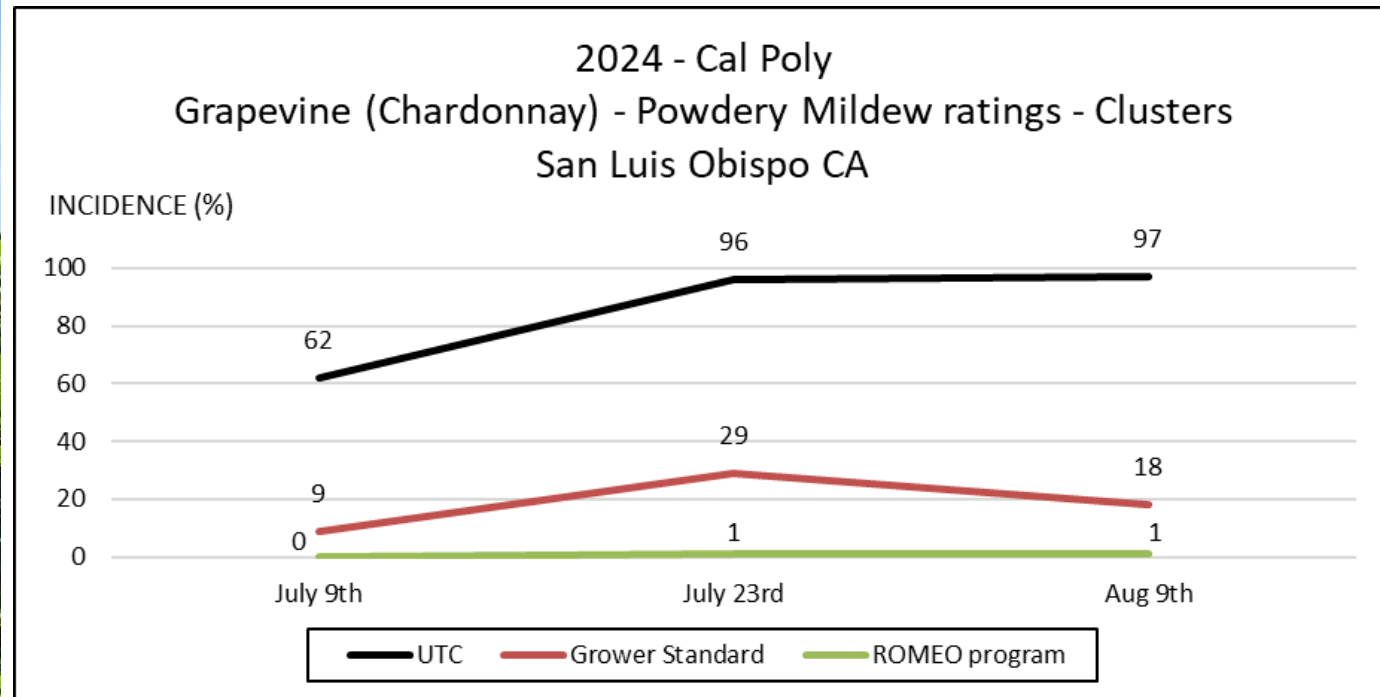

- High disease pressure (97% inc., 60.956% sev.)
- ROME0 program more efficient as the conventional program
- ROME0 can substitute chemical applications